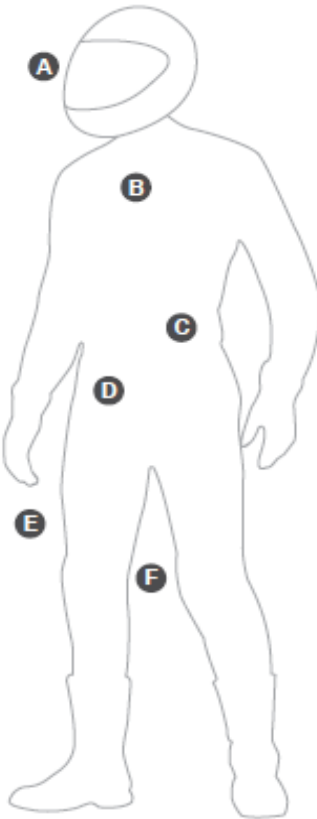

Women's US (EU)	Men's US (EU)
6/6P/6L (36/18/72)	38/40/40L/38S/40S (48/50/98/102/24/25)
8/10/8P/10P/10L (38/40/19/20/76/80)	42/44/40S/42S/44L/46L (52/54/25/26/106/110)
12/14/12P/14P/12L/14L (42/44/21/22/84/88)	46/48/4S/46S/48L/50L (56/58/27/28/114/118)
	50/52/48S/50S (60/62/29/30)
	54/56/50S/52S (64/66/30/32)

See how you measure up

It's essential that a motorcycling suit should fit properly. If it's uncomfortably tight, it can affect concentration while riding, and the same goes if its flapping loose. Either way, it's an irritation that will take your mind off the road, and so compromise your safety.

Jackets and pants also have to sit right on the wearer. Sleeves and trouser legs should never ride up, because if they do, it's not just a safety issue - it also means you're not properly protected against the elements. That's why the cut of all BMW Motorrad suits is specially designed for motorcycling use, and why they all feature a wealth of adjustments, expandable sections and clever details.

However, the most important factor in ensuring a glove-like fit is still making sure that you get the right size. BMW Motorrad knows that riders come in all different body shapes, and so its suits are available in a choice of over 40 different sizes.

To find the one that's right for you, grab your tape measure and follow these simple instructions.

How to work out your size

(A) Height

Stand barefoot with your back to a door frame. Place a book on your head and use it to make a mark on the door frame. Measure the height from the floor to this mark.

(B) Chest

Take this measurement while wearing a shirt or lightweight pullover. Pass the tape measure under your arms, and take the measurement around the broadest part of the chest and over the shoulder blades.

(C) Waist

Measure around the shirt, just above the top of your trousers. Please ensure you are in a relaxed and natural position, and do not hold in your stomach - that way you'll ensure the trousers later sit comfortably.

(D) Hips

Measure the distance around the body over the hips and the fullest part of the backside.

(E) Outside leg

Measure the distance down the outside of your leg from the waist of your trousers to the sole of your foot.

(F) Inside leg / Inseam

Measure the distance down the inside of your leg, from the crotch seam to the sole of your foot.

IMPORTANT:

The following size tables are only for your guidance. They serve as the cut basis for this BMW Motorrad rider equipment collection and are based on body dimensions.

Unless otherwise indicated, please follow the Standard Size chart.

For new items beginning in 2014, the cuts are divided into Comfort and Regular fits. The new cuts are based on the respective area of application of the rider equipment. A reference to the corresponding measurement chart can be found under the respective piece of clothing.